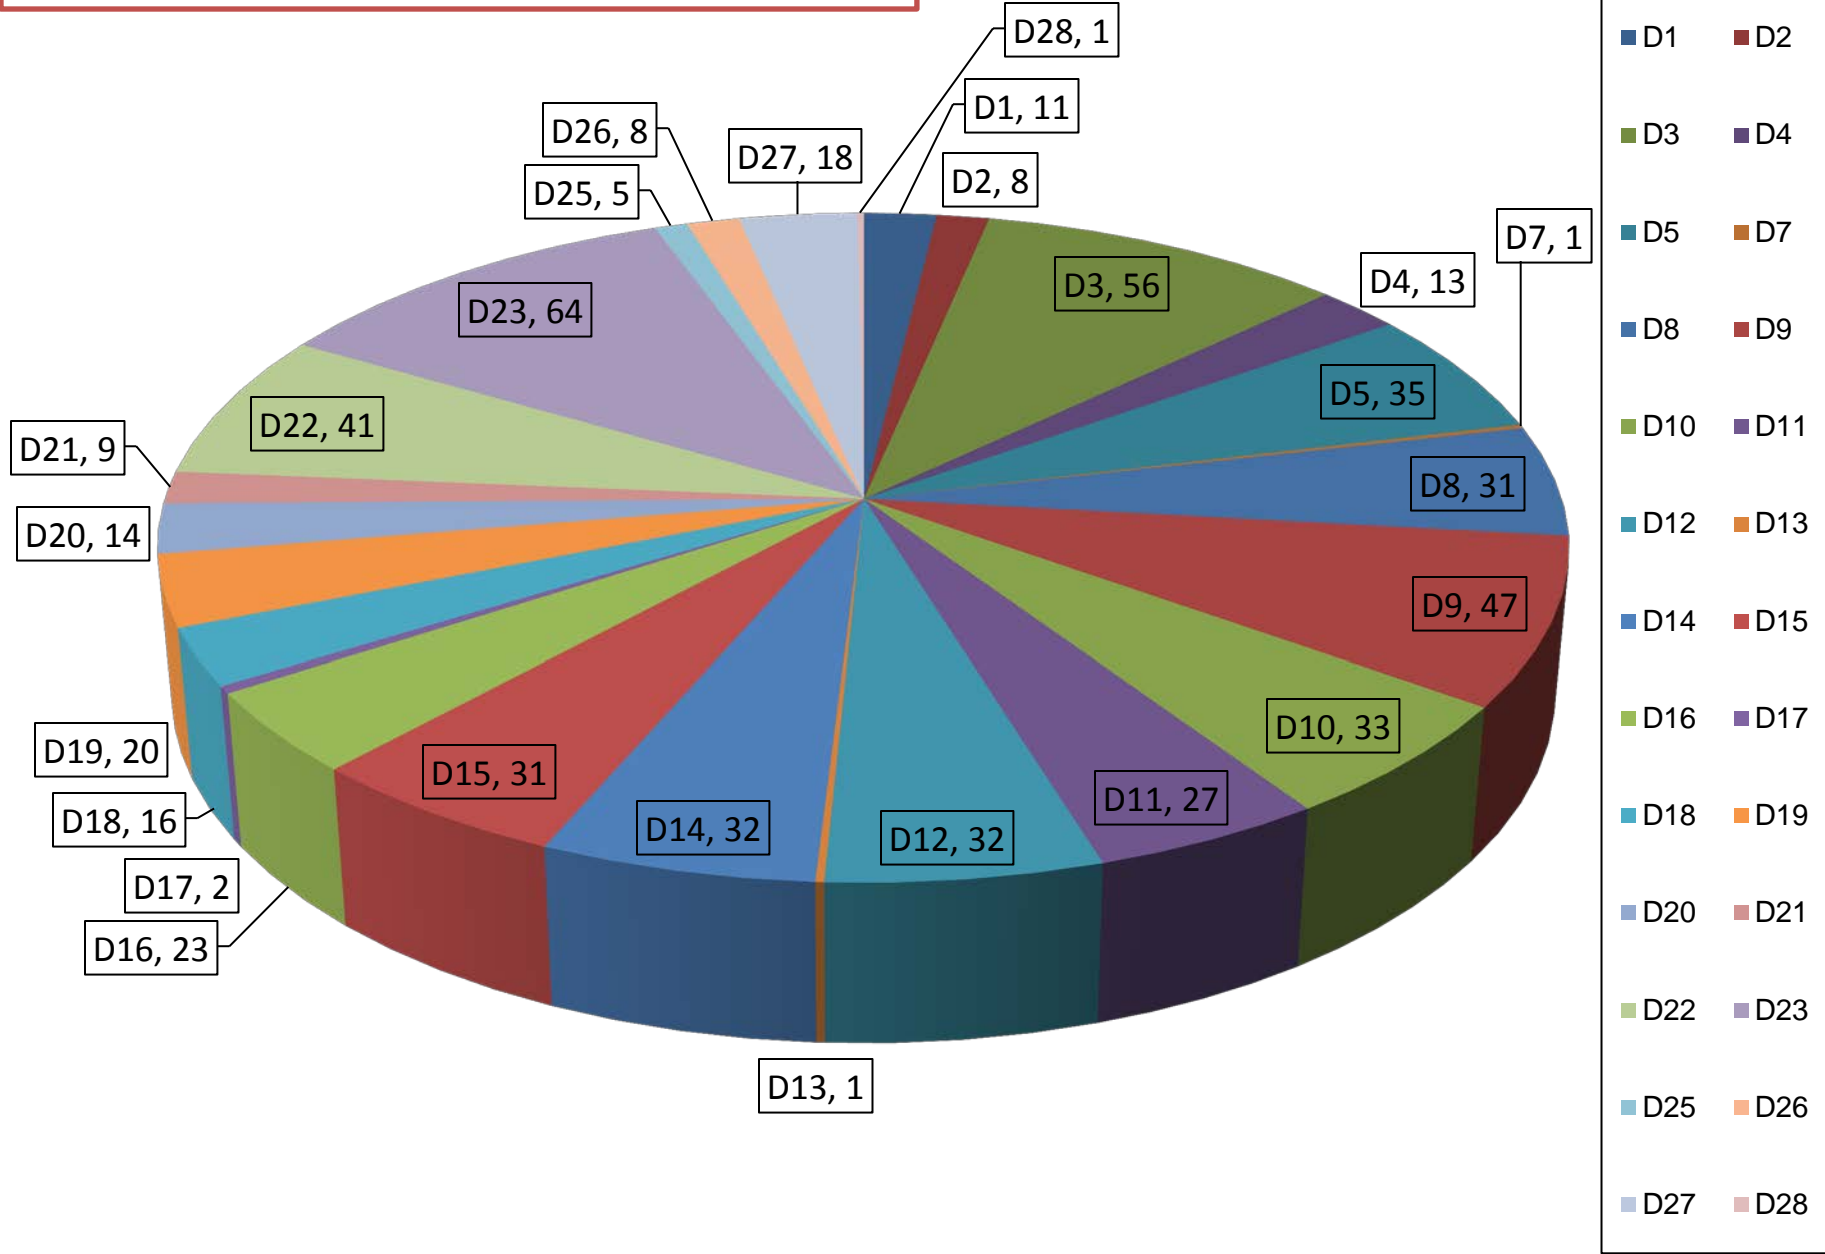

Where Do the Myanmar Nationality Buy