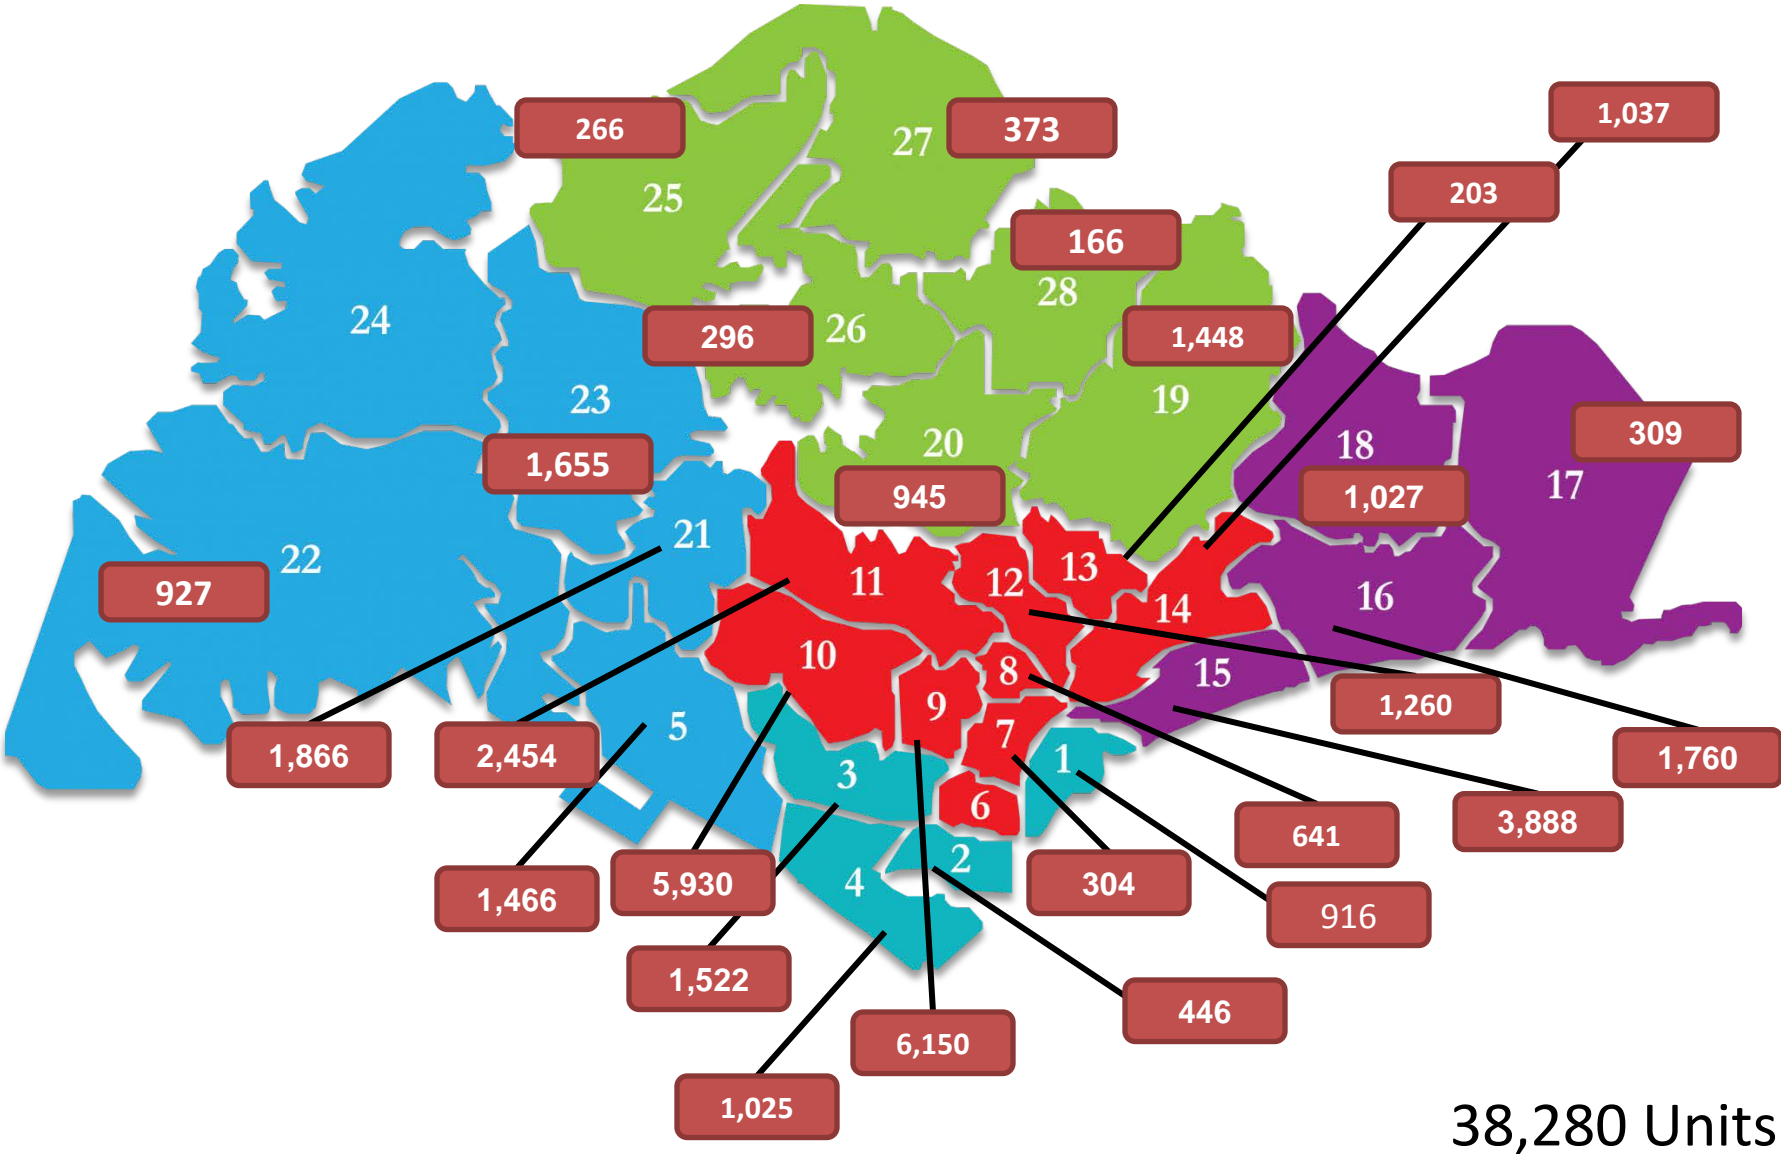

Apt/Condo Distribution on Units owned by Foreigners

38,280 Units

Heatmap Distribution on Foreigner owned units

Property By Foreigners 38280

Units Owned by Foreigners Identified by Nationality

With Nationality identified
40,589 Inclusive MPO