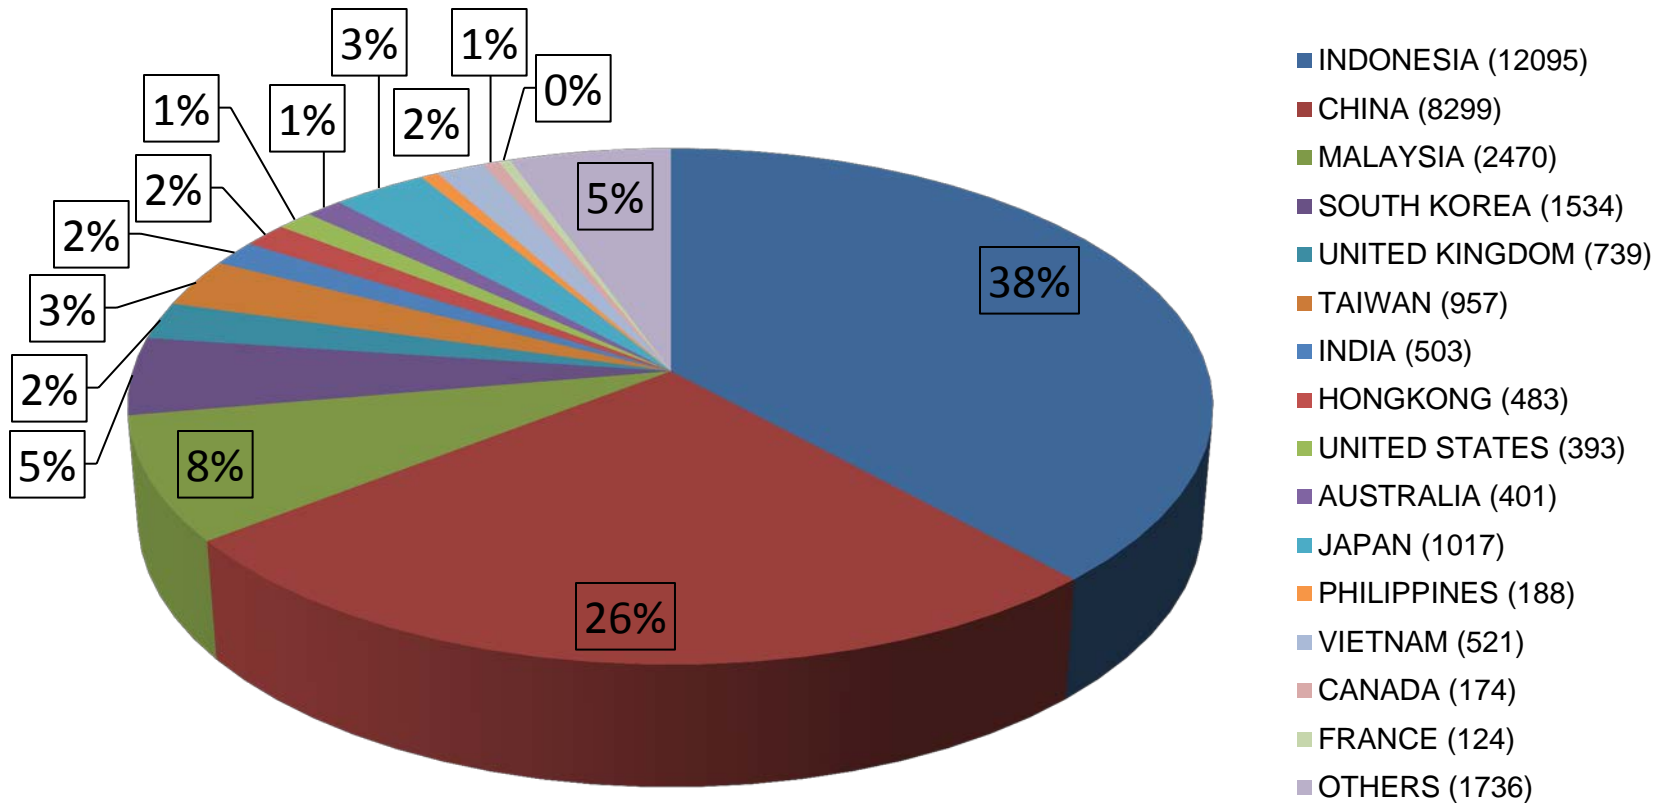

Apt/Condo Distribution on Units owned by Foreigners

38,280 Units

Heatmap Distribution on Foreigner owned units

Property By Foreigners 38280

Units Owned by Foreigners Identified by Nationality

With Nationality identified
40,589 Inclusive MPO