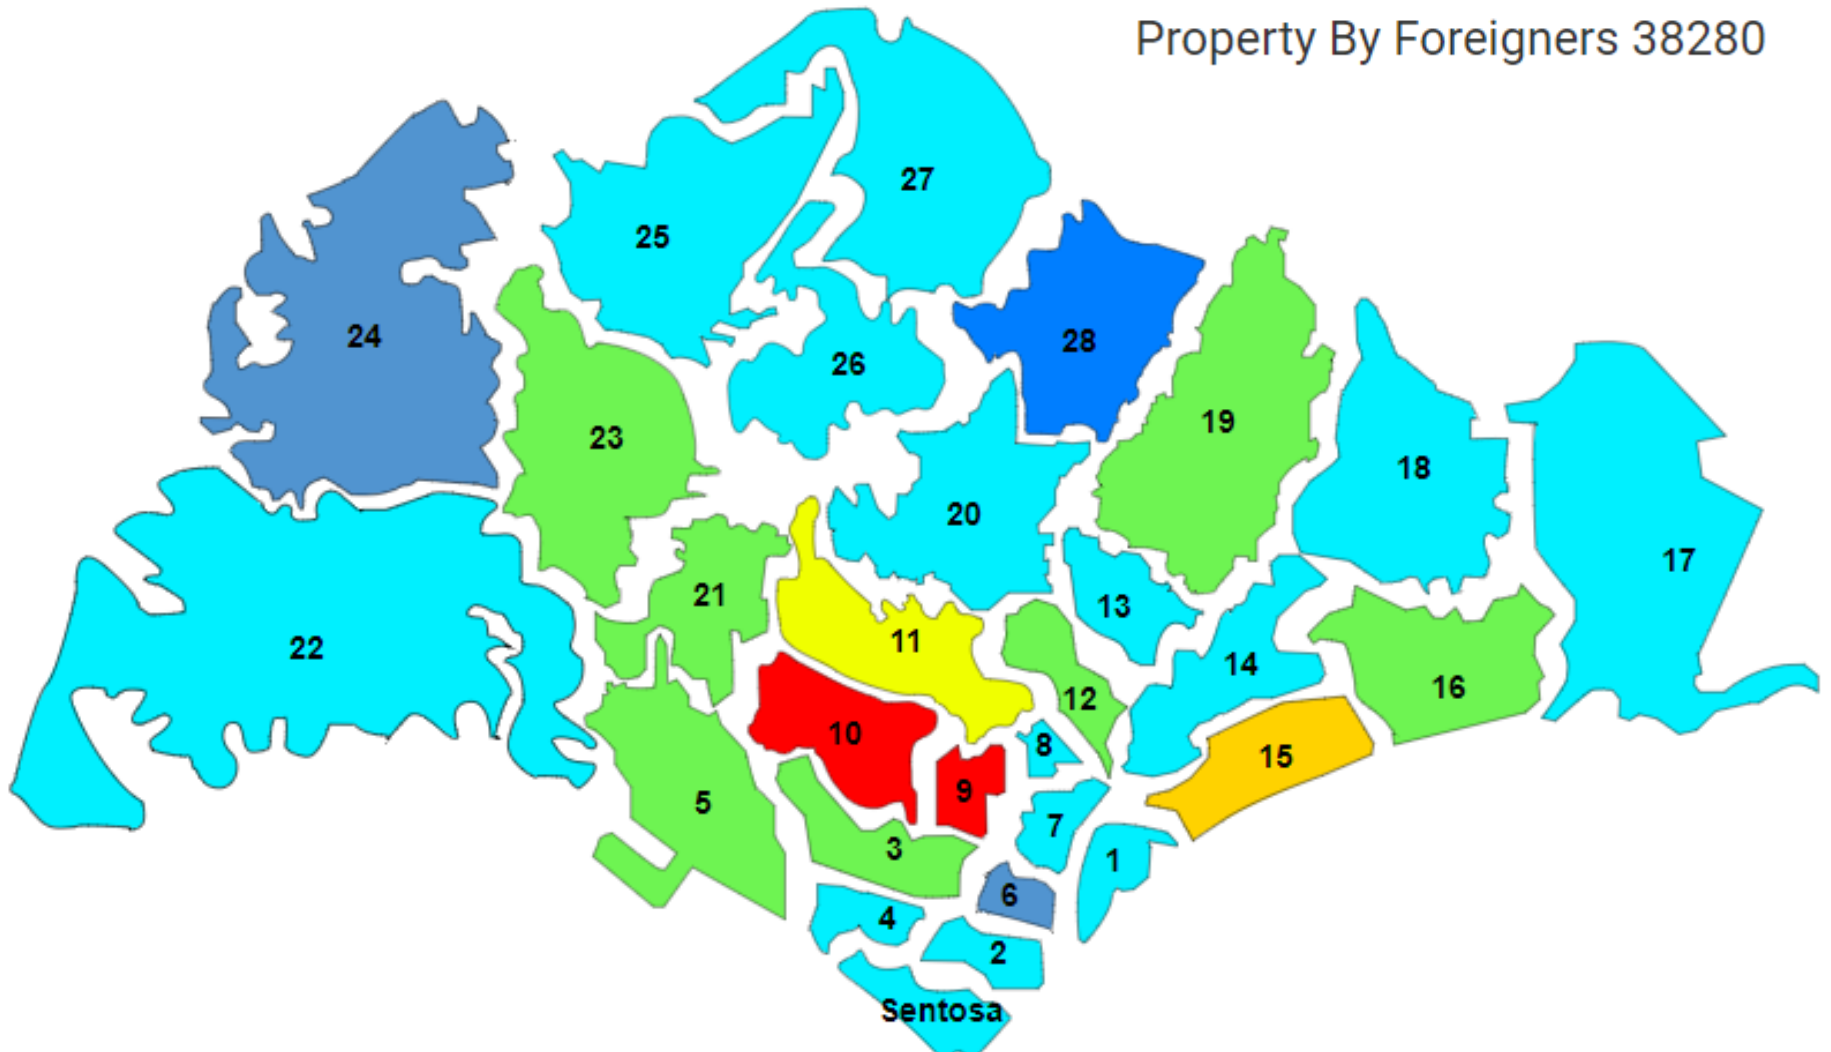

Apt/Condo Distribution on Units owned by Foreigners

38,280 Units

Heatmap Distribution on Foreigner owned units

Property By Foreigners 38280

Units Owned by Foreigners Identified by Nationality

With Nationality identified
40,589 Inclusive MPO