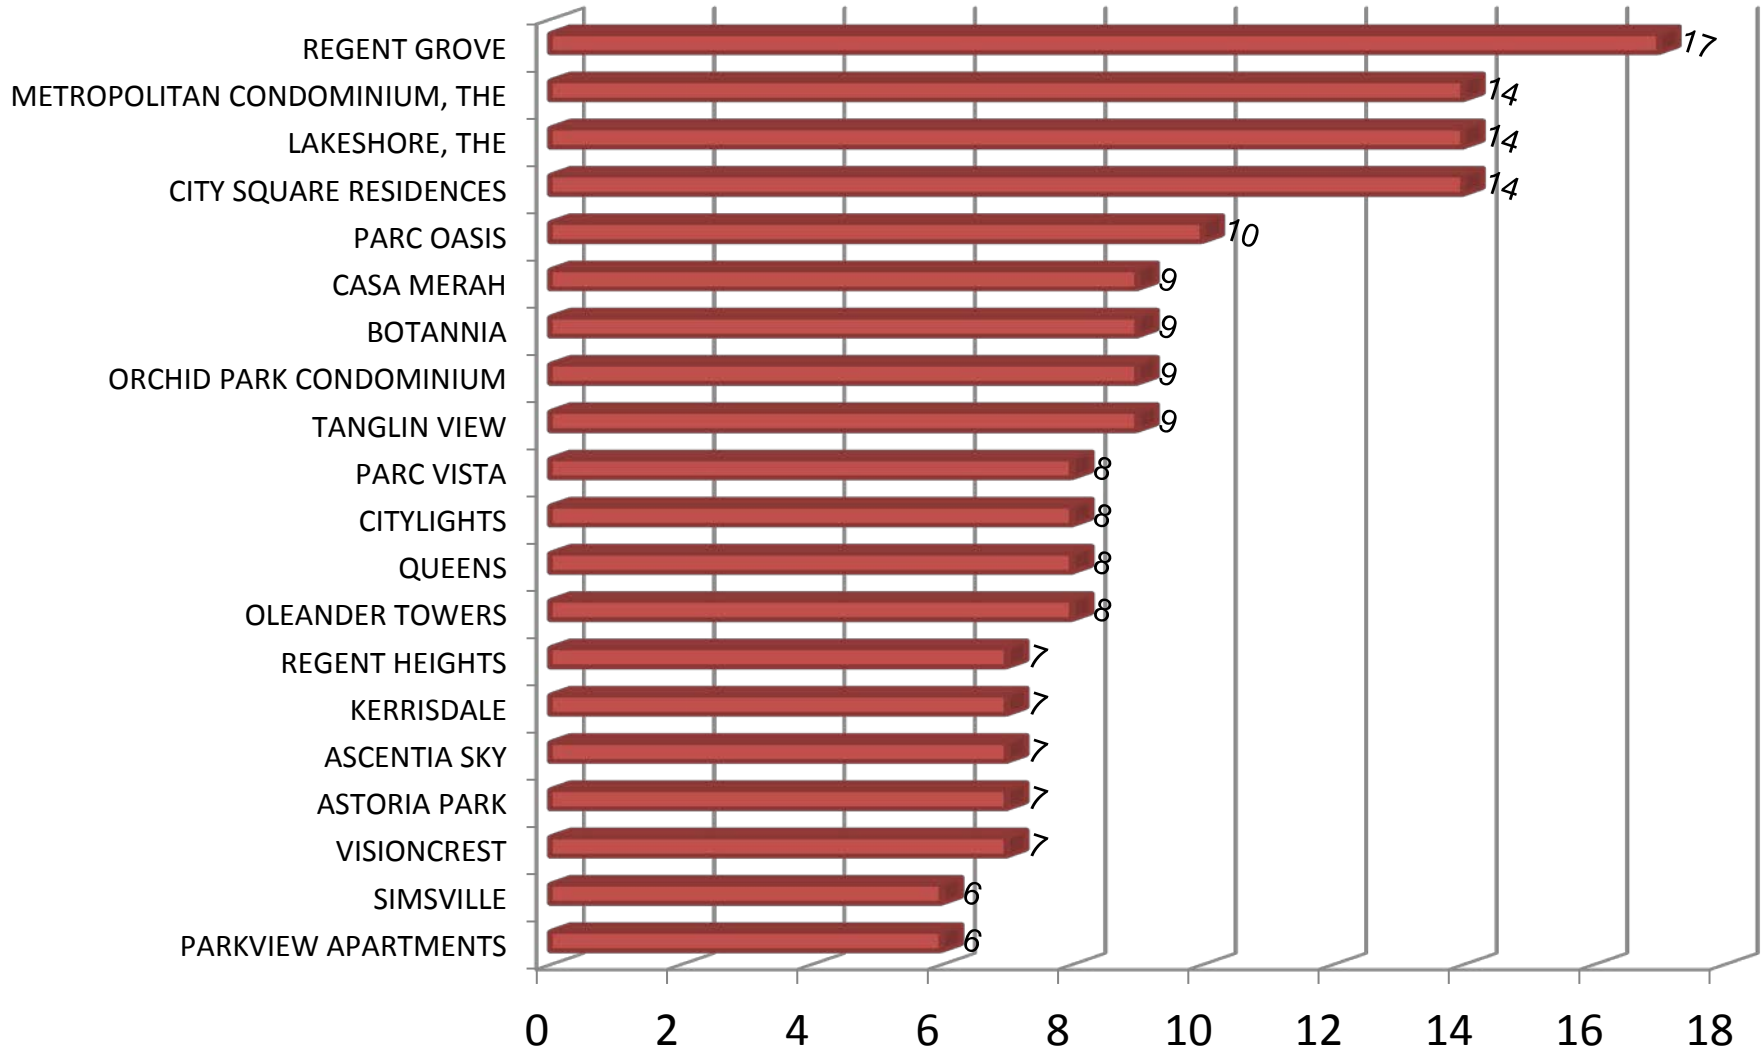

Top 20 Condo the Myanmar Nationality Buy